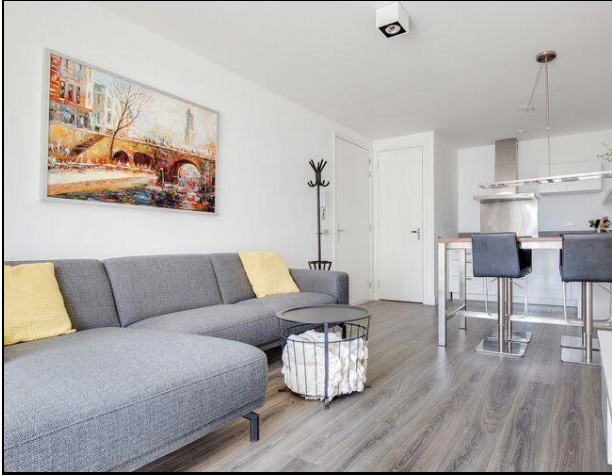

Photo's

Alle informatie is geheel vrijblijvend. Aan deze informatie kunnen geen rechten worden ontleend.

Door ons wordt geen aansprakelijkheid aanvaard behoudens voor zover de door ons verplicht afgesloten beroeps-aansprakelijkheidsverzekering in voorkomend geval aanspraak op een uitkering geeft.